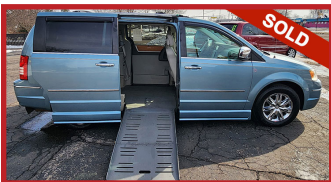

2010 CHRYSLER TOWN & COUNTRY #234

100K MILES - A BRAUN CONVERSION PACKAGE WITH POWER SIDE RAMP, POWER WINDOWS, POWER DOOR LOCKS, POWER MIRRORS, POWER SLIDING DOORS. KEYLESS ENTRY, POWER MOON ROOF, ADJUSTABLE PEDALS, KEYLESS ENTRY, LEATHER, BACKUP CAMERA. AMAZING VALUE AT THIS PRICE!

SOLD | $19,995.00