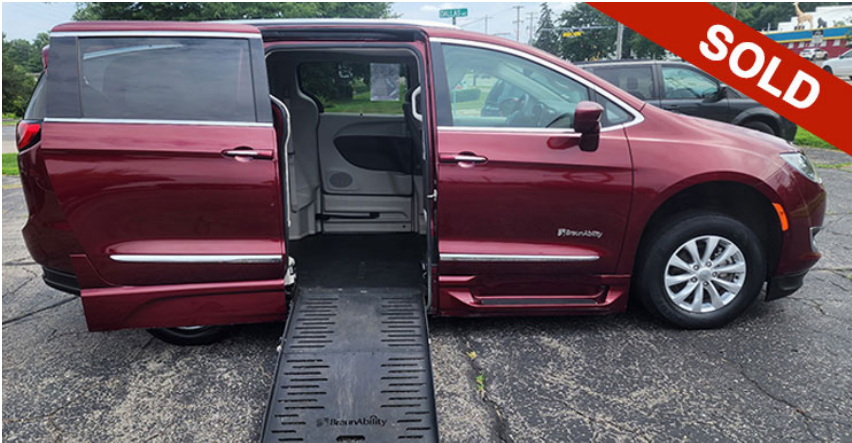

# #224 2018 CHRYSLER PACIFICA

44K MILES

**\$34,995<sup>00</sup>**

## CALL US ANYTIME 517-230-8865

OFFERED BY:  
**WHEELCHAIR VANS LANSING**  
1916. Cedar St.  
Holt, MI 48842

3.6 V6 Engine, Front Air Conditioning, Cruise Control, Tilt Wheel, Power Windows, Power Door Locks, Power Mirrors, Power Sliding Doors, Power Drivers Seat, **Power Hatch**, AM/FM CD Stereo, Tinted Glass, Rear Wiper, Rear Defog, **Navigation**, **Keyless Entry**, **Remote Start**, Power Side Ramp With Remote, Custom Ground Effects.

**LOWERED FLOOR**  
REAR BENCH SEAT (seats 3)  
FULL SET WHEELCHAIR RETRACTABLE TIE DOWNS

A GENUINE BRAUN CONVERSION VAN WITH  
POWER SIDE RAMP WITH REMOTE CONTROL