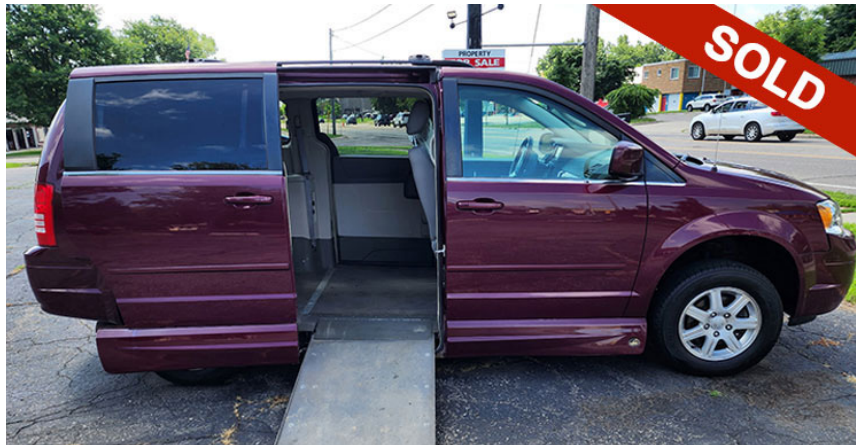

#216 2008 CHRYSLER TOWN & COUNTRY

112K MILES

\$16,995⁰⁰

CALL US ANYTIME 517-230-8865

OFFERED BY:
WHEELCHAIR VANS LANSING
1916. Cedar St.
Holt, MI 48842

3.8 V6 Engine, Front Air Conditioning, Cruise Control, Tilt Wheel, Power Windows, Power Door Locks, Power Mirrors, **Backup Camera**, AM/FM CD Stereo, Tinted Glass, Rear Wiper, Rear Defog, **Keyless Entry**, Power Side Ramp, Custom Ground Effects, New Tires.

LOWERED FLOOR

REAR BENCH SEAT (seats 3)

FULL SET WHEELCHAIR RETRACTABLE TIE DOWNS

A GENUINE BRAUN CONVERSION VAN WITH
POWER SIDE RAMP WITH REMOTE CONTROL