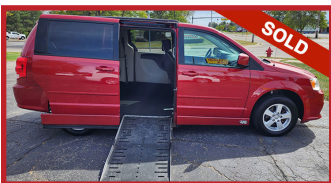

2012 DODGE GRAND CARAVAN #203

RED COLOR WITH 100K MILES. BRAUN CONVERSION WITH LOWERED FLOOR WITH MANUAL DOOR AND POWER SIDE RAMP. BEAUTIFUL VAN IN EXCELLENT SHAPE. FULLY LOADED.

$21,995.00

SOLD