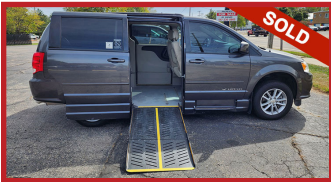

SILVER COLOR WITH ONLY 64K MILES. AMERICAN CONVERSION WITH LOWERED FLOOR WITH FOLD UP MANUAL RAMP AND MANUAL SLIDING DOOR. VERY EASY TO USE. FAMILY KEPT IT WELL MAINTAINED. FULLY LOADED AND READY FOR THE ROAD.

\$24,995.00

2015 DODGE GRAND CARAVAN #204

ONLY 41K ACTUAL MILES. AMS CONVERSION WITH LOWERED FLOOR, MANUAL SLIDING DOOR AND MANUAL SIDE RAMP. NO RUST - IN EXCELLENT SHAPE - NEW NEW NEW. THIS ONE IS FULLY LOADED WITH NEW TIRES.

\$24,995.00

SOLD

2016 DODGE GRAND CARAVAN #201

CHARCOAL COLOR WITH ONLY 74K MILES. BRAUN CONVERSION WITH LOWERED FLOOR AND POWER SIDE FOLDING RAMP. MANUAL SLIDING DOOR, FULLY LOADED WITH OUTSIDE SIDE STEPS. LOOKS BRAND NEW!!

\$22,995.00

SOLD

2012 DODGE GRAND CARAVAN #203

RED COLOR WITH 100K MILES. BRAUN CONVERSION WITH LOWERED FLOOR WITH MANUAL DOOR AND POWER SIDE RAMP. BEAUTIFUL VAN IN EXCELLENT SHAPE. FULLY LOADED.

\$21,995.00