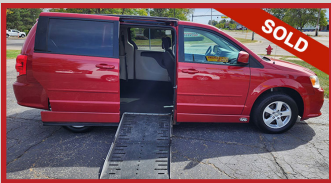

SILVER COLOR WITH ONLY 64K MILES. AMERICAN CONVERSION WITH LOWERED FLOOR WITH FOLD UP MANUAL RAMP AND MANUAL SLIDING DOOR. VERY EASY TO USE. FAMILY KEPT IT WELL MAINTAINED. FULLY LOADED AND READY FOR THE ROAD.

\$24,995.00

2015 DODGE GRAND CARAVAN #204

ONLY 41K ACTUAL MILES. AMS CONVERSION WITH LOWERED FLOOR, MANUAL SLIDING DOOR AND MANUAL SIDE RAMP. NO RUST - IN EXCELLENT SHAPE - NEW NEW NEW. THIS ONE IS FULLY LOADED WITH NEW TIRES.

\$24,995.00

2016 DODGE GRAND CARAVAN #201

CHARCOAL COLOR WITH ONLY 74K MILES. BRAUN CONVERSION WITH LOWERED FLOOR AND POWER SIDE FOLDING RAMP. MANUAL SLIDING DOOR, FULLY LOADED WITH OUTSIDE SIDE STEPS. LOOKS BRAND NEW!!

\$22,995.00

2012 DODGE GRAND CARAVAN #203

RED COLOR WITH 100K MILES. BRAUN CONVERSION WITH LOWERED FLOOR WITH MANUAL DOOR AND POWER SIDE RAMP. BEAUTIFUL VAN IN EXCELLENT SHAPE. FULLY LOADED.

\$21,995.00

SOLD