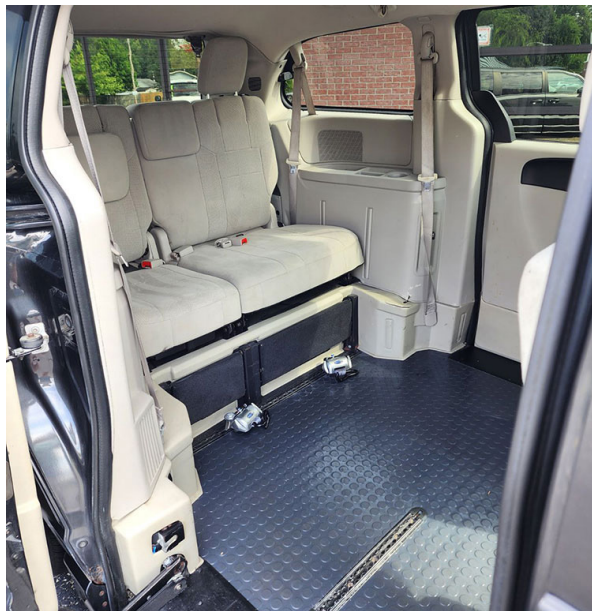

#193

2012 DODGE GRAND CARAVAN

99K MILES

\$18,995⁰⁰

CALL US ANYTIME 517-230-8865

OFFERED BY:
WHEELCHAIR VANS LANSING
1916. Cedar St.
Holt, MI 48842

3.6 V6 Engine, Front Air Conditioning, Cruise Control, Tilt Wheel, Power Windows, Power Door Locks, Power Mirrors, Power Sliding Doors, Power Driver & Passenger Seats, Power Hatch, AM/FM CD Stereo, **Remote Start**, Tinted Glass, Rear Wiper, Rear Defog, Keyless Entry, Remote For Power Doors, **Adjustable Pedals**, New Tires, Custom Ground Effects.

10" DROPPED FLOOR

Ramp width 29.5"

REAR BENCH SEAT (seats 3)

FULL SET WHEELCHAIR RETRACTABLE TIE DOWNS

A GENUINE BRAUN CONVERSION VAN
WITH POWER SIDE RAMP WITH REMOTE CONTROL