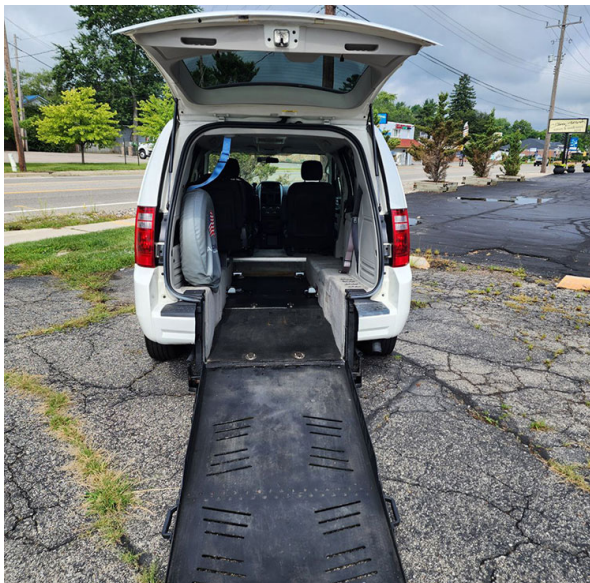

#192

2010 DODGE GRAND CARAVAN

77K
MILES

\$16,995⁰⁰

**CALL US ANYTIME
517-230-8865**

OFFERED BY:
WHEELCHAIR VANS LANSING
1916. Cedar St.
Holt, MI 48842

3.6 V6 Engine, Front Air Conditioning, Cruise Control, Tilt Wheel, Power Windows, Power Door Locks, Power Mirrors, Power Sliding Doors, AM/FM CD Stereo, Tinted Glass, Rear Wiper, Rear Defog, Keyless Entry, **Adjustable Pedals**, Rear Entry, New Tires, Custom Ground Effects.

FULL SET WHEELCHAIR RETRACTABLE
TIE DOWNS WITH LAP BELT

AUTOABILITY CONVERSION VAN
WITH REAR ENTRY RAMP