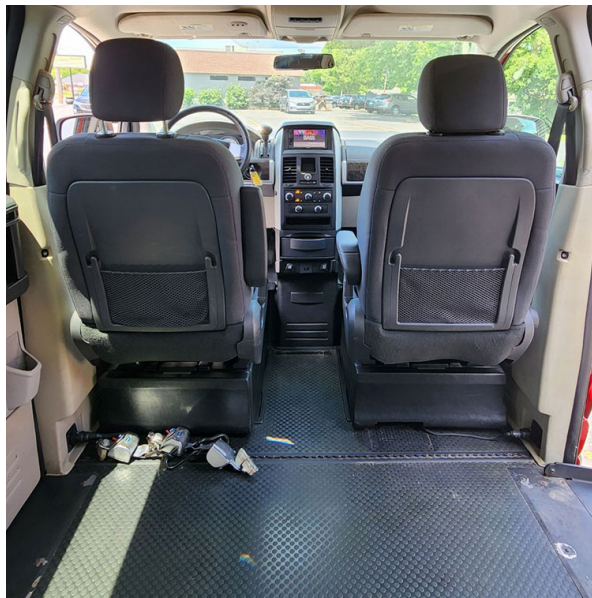

#187

2010 DODGE GRAND CARAVAN

81K MILES

\$16,995⁰⁰

CALL US ANYTIME 517-230-8865

OFFERED BY:
WHEELCHAIR VANS LANSING
1916. Cedar St.
Holt, MI 48842

3.6 V6 Engine, Front Air Conditioning, Cruise Control, Tilt Wheel, Power Windows, Power Door Locks, Power Mirrors, Power Sliding doors, Power Driver & Passenger Seats, **Power Hatch**, AM/FM CD Stereo, **Backup Camera**, Tinted Glass, Rear Wiper, Rear Defog, Keyless Entry, New Tires, Custom Ground Effects.

29.5" WIDE SIDE WHEELCHAIR RAMP
10" DROPPED FLOOR

REAR BENCH SEAT (seats 3)

FULL SET WHEELCHAIR RETRACTABLE TIE DOWNS

A GENUINE BRAUN CONVERSION VAN
WITH POWER SIDE RAMP
AND REMOTE CONTROL