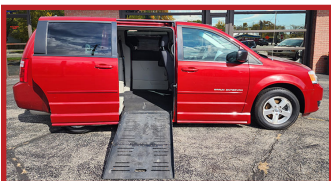

2009 DODGE GRAND CARAVAN #174

100K MILES, Lowered Floor, A GENUINE BRAUN CONVERSION WITH POWER SIDE RAMP, Lowered Floor, Power Sliding Doors, NEW NEW NEW!

$16,995.00