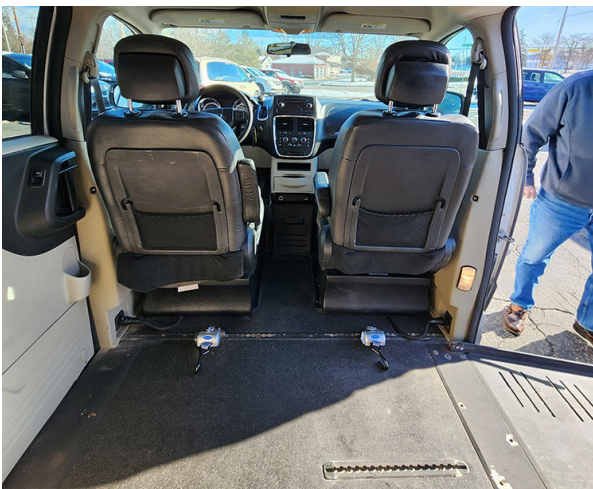

#172

2012 DODGE GRAND CARAVAN

118K MILES

\$16,995⁰⁰

CALL US ANYTIME 517-230-8865

OFFERED BY:
WHEELCHAIR VANS LANSING
1916. Cedar St.
Holt, MI 48842

3.6 Engine, Front & Rear Air Conditioning, Cruise Control, Tilt Wheel, Power Windows, Power Door Locks, Power Mirrors, Power Sliding Doors, Power Driver & Passenger Seat, ADJUSTABLE PEDALS, Power Hatch, AM/FM CD STEREO, KEYLESS ENTRY, Tinted Glass, Custom Ground Effects, Rear Wiper, Rear Defog, Backup Camera, Custom Ground Effects, New Tires.

- 10" LOWERED FLOOR
- 59" INSIDE HEADROOM
- 54" CLEARANCE AT OPENING
- REAR BENCH SEAT (seats 3)
- 2 SLIDING DOORS

BRAUN CONVERSION WITH MANUAL SIDE RAMP WITH POWER DOOR.

FULL SET OF WHEELCHAIR RETRACTABLE TIE DOWNS WITH LAP BELT.