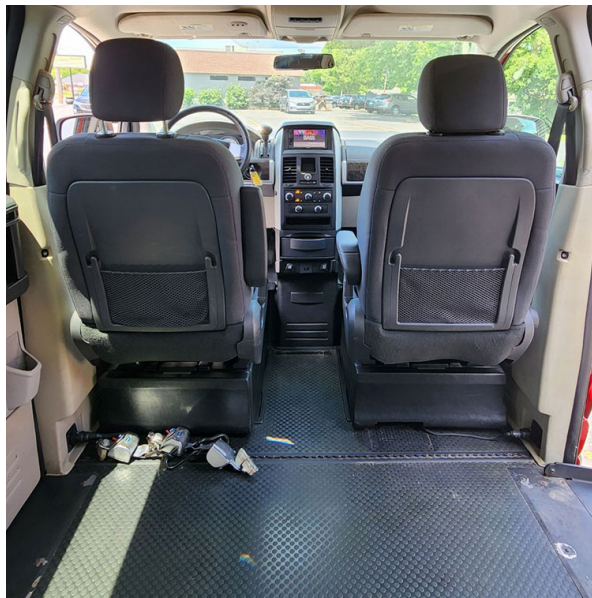

## CALL US ANYTIME 517-230-8865

OFFERED BY:  
**WHEELCHAIR VANS LANSING**  
1916. Cedar St.  
Holt, MI 48842

3.6 V6 Engine, Front Air Conditioning, Cruise Control, Tilt Wheel, Power Windows, Power Door Locks, Power Mirrors, Power Sliding doors, Power Driver & Passenger Seats, **Power Hatch**, AM/FM CD Stereo, **Backup Camera**, Tinted Glass, Rear Wiper, Rear Defog, Keyless Entry, New Tires, Custom Ground Effects.

**29.5" WIDE SIDE WHEELCHAIR RAMP**  
**10" DROPPED FLOOR**

REAR BENCH SEAT (seats 3)

FULL SET WHEELCHAIR RETRACTABLE TIE DOWNS

A GENUINE BRAUN CONVERSION VAN  
WITH POWER SIDE RAMP  
AND REMOTE CONTROL