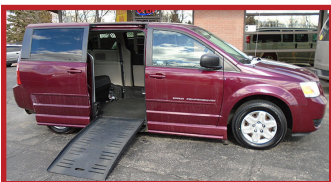

## **2013 DODGE GRAND CARAVAN #178**

Rare Find In Excellent Condition, Black, Power Side Ramp, Adjustable Pedals, Remote Start, New Tires.

**\$21,995.00**

## **2014 DODGE GRAND CARAVAN #185**

White With 114k miles. Very Clean And Well Maintained. Easy To Use Manual Door And Folding Ramp. New Tires, Power Doors And Windows, JUST LIKE NEW! **\$19,995.00**

**COMING SOON!**

## **2010 DODGE GRAND CARAVAN #173**

ONLY 84K MILES, Lowered Floor, VMI INFLOOR POWER RAMP, Lowered Floor, Power Sliding doors, Power Hatch, Adjustable Pedals. NEW TIRES.

**\$16,995.00**

## **2009 DODGE GRAND CARAVAN #174**

100K MILES, Lowered Floor, A GENUINE BRAUN CONVERSION WITH POWER SIDE RAMP, Lowered Floor, Power Sliding Doors, NEW NEW NEW!

**\$16,995.00**