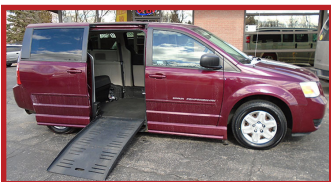

39k Miles, A SPECIAL VMI NORTHSTAR CONVERSION WITH DROPPED FLOOR, Red, Manual Door And Easy To Use Manual Ramp, Very Well Cared For. SUPER CLEAN!

\$29,995.00

2013 DODGE GRAND CARAVAN #178

Rare Find In Excellent Condition, Black, Power Side Ramp, Adjustable Pedals, Remote Start, New Tires.

\$21,995.00

2014 DODGE GRAND CARAVAN #185

White With 114k miles. Very Clean And Well Maintained. Easy To Use Manual Door And Folding Ramp. New Tires, Power Doors And Windows, JUST LIKE NEW! **\$19,995.00**

2010 DODGE GRAND CARAVAN #173

ONLY 84K MILES, Lowered Floor, VMI INFLOOR POWER RAMP, Lowered Floor, Power Sliding doors, Power Hatch, Adjustable Pedals. NEW TIRES.

\$16,995.00

2009 DODGE GRAND CARAVAN #174

100K MILES, Lowered Floor, A GENUINE BRAUN CONVERSION WITH POWER SIDE RAMP, Lowered Floor, Power Sliding Doors, NEW NEW NEW!

\$16,995.00

2009 DODGE GRAND CARAVAN SE #151

132K Miles, EXCELLENT CONDITION, Lowered Floor, A GENUINE BRAUN COMPANION VAN With EASY TO USE MANUAL RAMP. Nothing To Go Wrong.