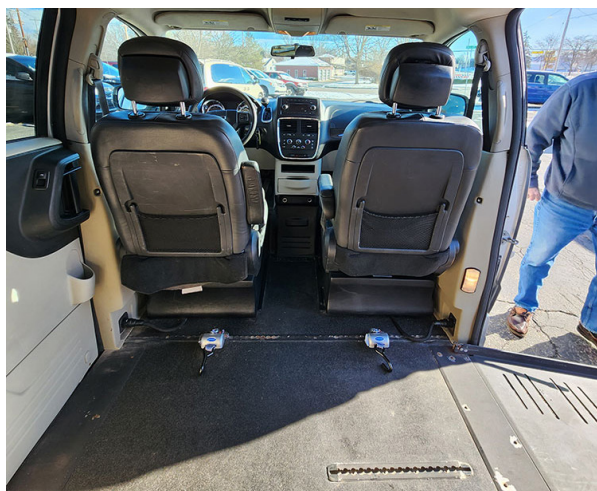

#172

2012 DODGE GRAND CARAVAN

118K
MILES

\$19,995⁰⁰

**CALL US ANYTIME
517-230-8865**

OFFERED BY:
WHEELCHAIR VANS LANSING
1916. Cedar St.
Holt, MI 48842

3.6 Engine, Front & Rear Air Conditioning, Cruise Control, Tilt Wheel, Power Windows, Power Door Locks, Power Mirrors, Power Sliding Doors, Power Driver & Passenger Seat, ADJUSTABLE PEDALS, Power Hatch, AM/FM CD STEREO, KEYLESS ENTRY, Tinted Glass, Custom Ground Effects, Rear Wiper, Rear Defog, Backup Camera, Custom Ground Effects, New Tires.

- 10" LOWERED FLOOR
- 59" INSIDE HEADROOM
- 54" CLEARANCE AT OPENING
- REAR BENCH SEAT (seats 3)
- 2 SLIDING DOORS

BRAUN CONVERSION WITH MANUAL SIDE RAMP WITH POWER DOOR.

FULL SET OF WHEELCHAIR RETRACTABLE TIE DOWNS WITH LAP BELT.