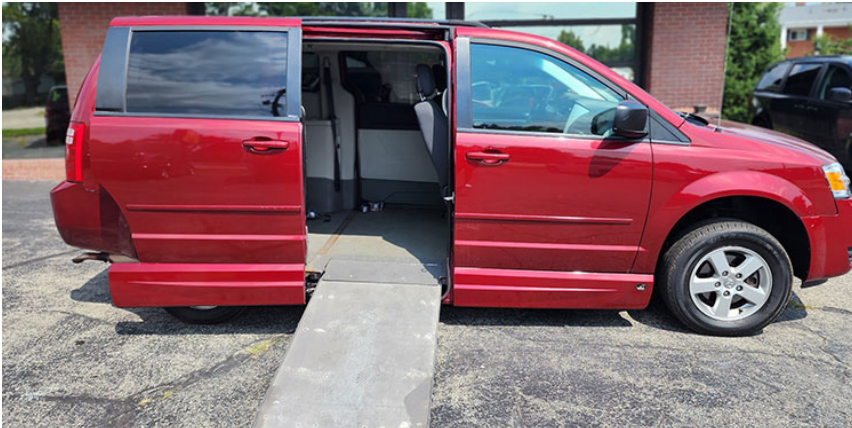

#173

2010 DODGE GRAND CARAVAN

84K MILES

\$16,995⁰⁰

CALL US ANYTIME 517-230-8865

OFFERED BY:
WHEELCHAIR VANS LANSING
1916. Cedar St.
Holt, MI 48842

3.6 V6 Engine, Air Conditioning, Cruise Control, Tilt Wheel, Power Windows, Power Door Locks, Power Mirrors, Power Sliding Doors, Power Hatch, AM/FM CD Stereo, Tinted Glass, Rear Wiper, Rear Defog, Keyless Entry, Remote Power Doors, **Adjustable Pedals**, **New Tires**, Removable Front Driver & Passenger Seat, Custom Ground Effects.

10" LOWERED FLOOR
58" INSIDE HEADROOM

- WHEELCHAIR RAMP (30-inch ramp)
- POWER SIDE RAMP (with remote control)
- REAR BENCH SEAT (seats 3)
- POWER SLIDING DOORS
- FULL WHEELCHAIR RETRACT TIE DOWNS

A GENUINE VMI IN FLOOR POWER SIDE RAMP AND POWER DOORS.

FULL SET OF WHEELCHAIR RETRACTABLE TIE DOWNS WITH LAP BELT