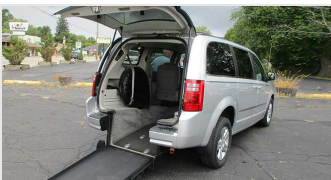

LOW LOW MILES, 27K MILES, Lowered Floor, A GENUINE BRAUN ENTERVAN W/ Folding Ramp & Power Door, Backup Camera, ALL POWER, NICE NICE!

\$34,995.00 **SALE PENDING**

2015 Dodge Grand Caravan #119

ONLY 87K MILES, A GENUINE BRAUN ENTERVAN WITH POWER RAMP, BACKUP CAMERA, Flex Steel Fuel, Folding Ramp, THE CLEANEST NICEST VAN THAT WE HAVE EVER OFFERED. BEST BUY!

106 ACTUAL MILES, A GENUINE BRAUN LOWERED FLOOR ENTERVAN, Power Folding Ramp, Power Sliding Door WITH REMOTE CONTROL. VERY NICE!

\$24,995.00

2007 Dodge Grand Caravan SXT #109

LOW LOW 67K MILES, A GENUINE BRAUN LOWERED FLOOR ENTERVAN, Power Folding Ramp Power Sliding Door WITH REMOTE CONTROL. POWER DRIVERS TRANSFER SEAT, NEW NEW NEW!

\$24,995.00

2010 Dodge Grand Caravan SXT #1799

TOP OF THE LINE, ONLY 45K MILES, A GENUINE BRAUN RAMP VAN, Lowered Floor, Rear entry, LIKE NEW, OneOf Nicest Rear Entry Vans That We Have Seen. GREAT BUY

\$21,995.00 **SALE PENDING**